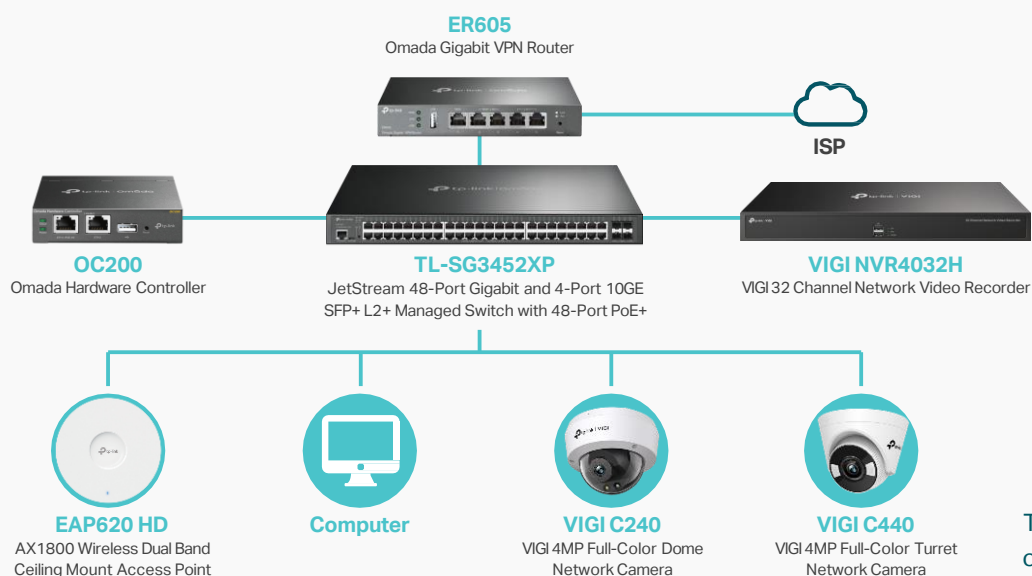

- **Professional Gigabit Gateway,** The ER605 router provides Gigabit speed for high-speed wired connectivity. This gateway can assign IPs to numerous devices, supporting up to 200 clients for both operational and customer needs.
- **Easy and Secure Network Management,** With the Omada Controller OC200, Medivet Pet Hospital can manage the network at each branch remotely with ease, using either the software or mobile app. The intelligent and user-friendly dashboard allows for network status monitoring and various Wi-Fi authentication for guests, ensuring the network remains secure.
- **Stable Connection with PoE Support,** The TL-SG3452XP features 48 PoE+ ports with a 500W power budget, ensuring stable network access for all devices such as computers, CCTV, and EAP. CCTV and EAP can also be powered through PoE ports, making installation easier and more cost-effective without the need for additional power cables.
- **High-Performance WiFi AX1800,** The EAP620HD, equipped with WiFi 6 technology, provides speeds up to 1800Mbps for strong Wi-Fi signals. With 4x OFDMA* and MU-MIMO** capacities, it enhances the network up to 4x compared to WiFi 5 (802.11ac), making it ideal for high-density environments like Medivet Pet Hospital, allowing more devices to connect simultaneously in areas like meeting rooms and staff areas.
- **High-Quality 24/7 Monitoring,** The VIGI Camera C240 and C440, with 4MP resolution, offer detailed full-color monitoring around the clock, even in complete darkness, thanks to high-sensitivity sensors and integrated spotlight LEDs. Medivet Pet Hospital can monitor security across all locations from anywhere using the VIGI app or VIGI Security Manager.
- **High-Capacity Video Storage,** The VIGI NVR4032H supports 32 high-resolution CCTV camera channels. Equipped with four 10TB HDDs, it allows for large video storage capacity, accommodating extensive CCTV recording needs for the entire hospital.

Reference Table
— Copper Ethernet

The Solution Topology of Medivet Pet Hospital For distributed network